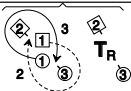

PAMELA'S STRATHSPEY

3x32 S

Corners
 Pass
 &
 Turn

Chain Progression