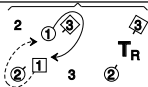

PAMELA'S STRATHSPEY

3x32 S

Corners
 Pass
 &
 Turn

Chain Progression