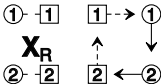

THE FOUR MINUTE REEL

8x32 R

Set and Rotate

Set and Link for Three