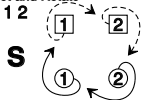

THE FOUR MINUTE REEL

8x32 R

Set and Rotate

Set and Link for Three