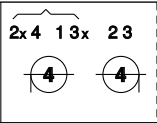

# THE GARRY STRATHSPEY

4x32 S

~~CHAIN~~

James Cosh, 22 SCD & One Other

4C/4C longwise set.