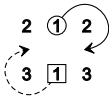

IZAYOI

The Sixteenth Night

8x32 S

1 2
S
&
LINK

2 1
RA

X_R

to: 3 1 2