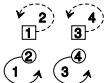

JIM MACLELLAN'S STRATHSPEY

4x32 S

Set and Rotate