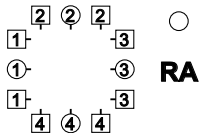

LADY MADELAINE SINCLAIR

4x32 S

□
Half Reverse
Schiehallion
Reel

○
S₄
Highland