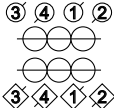

THE LORN STRATHSPEY

4x32 S

2x 1x 4x 3x

S X_R

1 3
S T_B