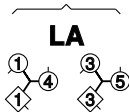

MIDNIGHT OIL

5x48 J

Corners
Pass
&
Turn

Also 3C