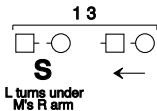

MIDNIGHT OIL

5x48 J

Corners
Pass
&
Turn

Also 3C