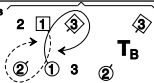

MOMENT OF TRUTH

8x32 S

T_B 1

6 bars

2 1 3

T_B

Comers
Pass
&
Turn

T_B