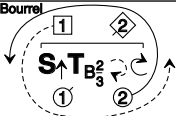

MY FRIEND JOE

8x32 S

Bourrel

S T_{R³/₄}

2 1

A

4 bars

2 1 3

X_R

1x 3x

2x 1x 3x

X_L

2 1