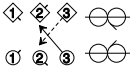

# DOWN SIDE UP

8x32 R

Inveran Reels

3 2 1

**PROM**

3

to: 2 1 3