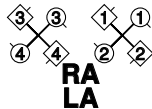

CAMPBELTOWN LOCH

4x48 J

2nd chord

3 4 1 2
RL

Original version

Popular version

RL