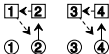

CAMPBELTOWN LOCH

4x48 J

2nd chord

Original version

Popular version

RL