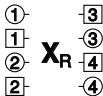

CAMPBELTOWN LOCH

4x48 J

2nd chord

3 4 1 2
RL

Original version

Popular version

RL