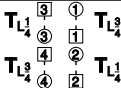

CAMPBELTOWN LOCH

4x48 J

2nd chord

Original version

Popular version

RL