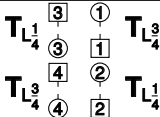

CAMPBELTOWN LOCH

4x48 J

2nd chord

3 4 1 2
RL

Original version

Popular version

RL