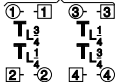

CAMPBELTOWN LOCH

4x48 J

2nd chord

Original version

Popular version

RL