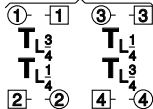

CAMPBELTOWN LOCH

4x48 J

2nd chord

3 4 1 2
RL

Original version

Popular version

RL