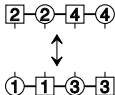

CAMPBELTOWN LOCH

4x48 J

2nd chord

3 4 1 2
RL

Original version

Popular version

RL