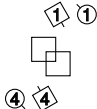

CAMPBELTOWN LOCH

4x48 J

2nd chord

3 4 1 2
RL

Original version

Popular version

RL