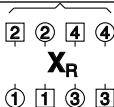

CAMPBELTOWN LOCH

4x48 J

2nd chord

3 4 1 2
RL

Original version

Popular version

RL