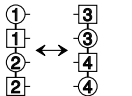

CAMPBELTOWN LOCH

4x48 J

2nd chord

3 4 1 2
RL

Original version

Popular version

RL