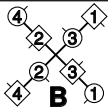

THE CAPE BRETON HORNPIPE

3C & 4C start on opposite sides

4x32 R

1x4
S LA

4x 1

RA