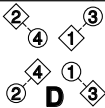

THE CAPE BRETON HORNPIPE

3C & 4C start on opposite sides

4x32 R

1x4
S LA

4x 1

RA