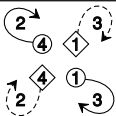

THE CAPE BRETON HORNPIPE

3C & 4C start on opposite sides

4x32 R

1x4
S LA

4x 1

RA