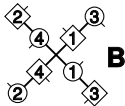

THE CAPE BRETON HORNPIPE

3C & 4C start on opposite sides

4x32 R

1x4
S LA

4x 1

RA