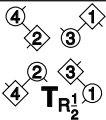

THE CAPE BRETON HORNPIPE

3C & 4C start on opposite sides

4x32 R

1x4
S LA

4x 1

RA