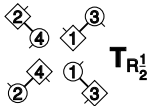

THE CAPE BRETON HORNPIPE

3C & 4C start on opposite sides

4x32 R

1x4
S LA

4x 1

RA