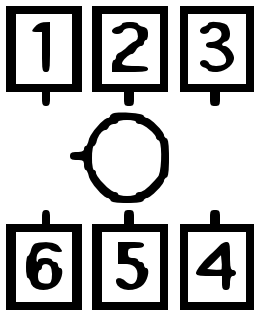

McNEIL OF BARRA

MacNab II 9

S48+R64+16

START:

Strathspey

Reel

EXIT: (16 bars)
 bar 1: W6 dances 1 sk ch. RF to face M.
 bar 2: W6 curtsies (step LF).
 bar 3: W6 1 sk ch. RF to W1 position WHILE W5 repeats bar 1.
 All repeat, then dance on 2 steps to places by bar 14, ready for