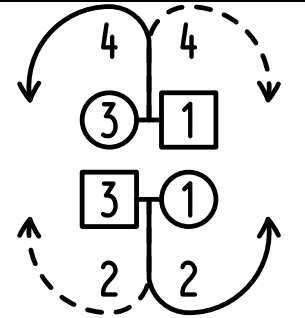

THE HAGGIS HUNTERS (Sq) Dix: Reel Fr I ** S64+R64

CHORUS
 ALL —
 S T_{R3/4}

{ □ LA to ptrs pl
 ○ ~~CHASE~~

R WITH NEW PTR
 ○ LA/□ ~~CHASE~~

FIG.I
 13
 RA

24
 R

R
 CHORUS

S T_R

S T_L

R
 1-64
 IN REEL TIME