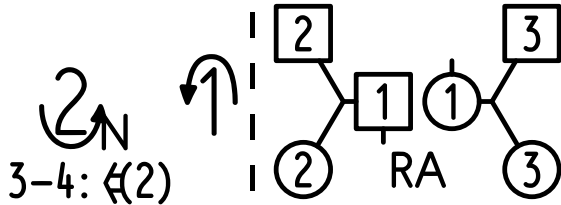

THE IRISH ROVER

Cosh: 22 SCD + 2

R32

RL
DIAG.