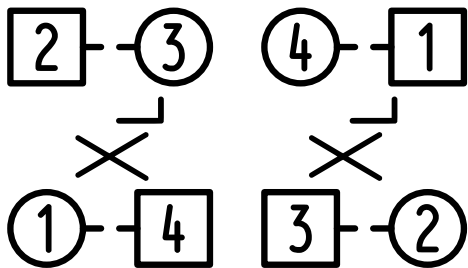

# AIRD OF COIGACH

Bayly: Imperial III

\*\* J48

CONTINUE  
SNOWBALL CHAIN  
FOR 4 BARS