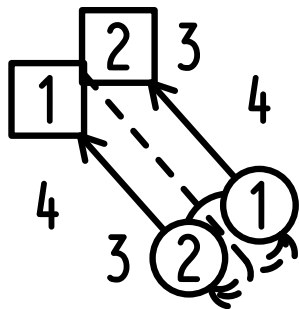

# AIRD OF COIGACH

Bayly: Imperial III

\*\* J48

CONTINUE  
SNOWBALL CHAIN  
FOR 4 BARS