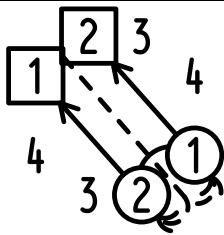

AIRD OF COIGACH

Bayly: Imperial III

** J48

CONTINUE
SNOWBALL CHAIN
FOR 4 BARS