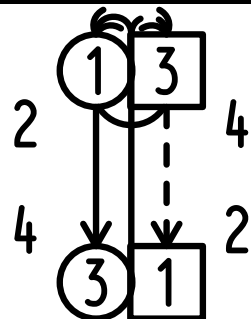

# AIRD OF COIGACH

Bayly: Imperial III

\*\* J48

CONTINUE  
SNOWBALL CHAIN  
FOR 4 BARS