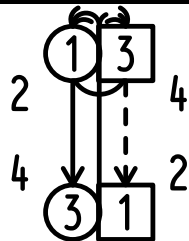

AIRD OF COIGACH

Bayly: Imperial III

** J48

CONTINUE
SNOWBALL CHAIN
FOR 4 BARS