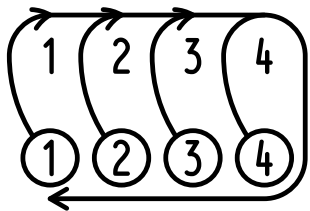

AIRD OF COIGACH

Bayly: Imperial III

** J48

CONTINUE
SNOWBALL CHAIN
FOR 4 BARS