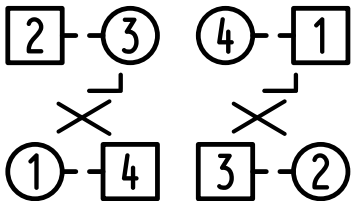

AIRD OF COIGACH

Bayly: Imperial III

** J48

CONTINUE
SNOWBALL CHAIN
FOR 4 BARS