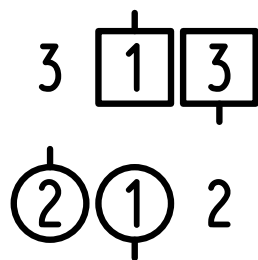

THE ALDER BURN

Drewry: Brodie Bk

*** J32

$T_{R1/2}$
(2)

TURN
RIGHT
ABOUT
ON BAR 4

— DANCE TO EACH CORNER & SET —

R_2

RA to