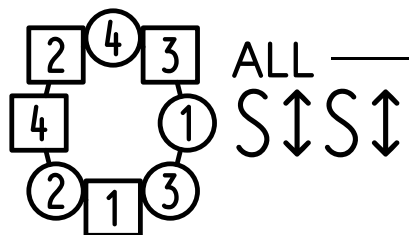

THE PINWOODS MEDLEY

Burrage: X-Ctry Capers

** S32+R32

CHAIN
1&4: clockw
2&3: anticw
1 bar/hd

14
RA

R₁₋₁₆

14
RA (to 2413)

41
SX_R