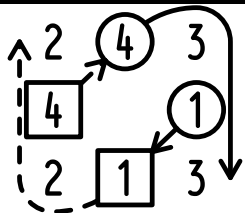

THE PINWOODS MEDLEY

Burrage: X-Ctry Capers

** S32+R32

CHAIN
1&4: clockw
2&3: anticw
1 bar/hd

14
RA

R₁₋₁₆

14
RA (to 2413)

41
SX_R