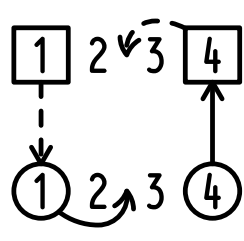

THE PINWOODS MEDLEY

Burrage: X-Ctry Capers

** S32+R32

CHAIN
1&4: clockw
2&3: anticw
1 bar/hd

14
RA

R₁₋₁₆

14
RA (to 2413)

41
SX_R