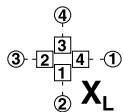

THE FAIRY GODMOTHER

4x32 R

ALL

S

(inner foot
outer foot)

(4 slip steps)

R

3 4 1 2

P

(6 bars)

S **S**

Star Chain

X_R

X_L

X_R

X_L

2 3 4 1

~~**PROM**~~

(cclw)

4 1 2 3

TT

(birl)